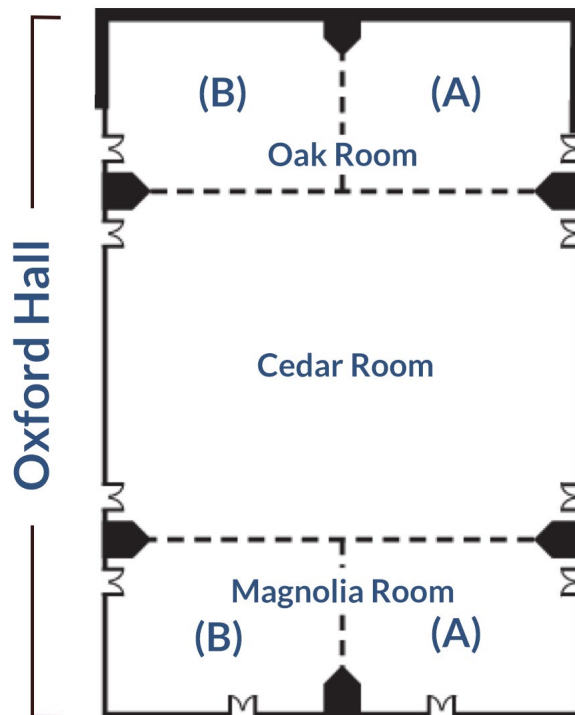

OXFORD

CONFERENCE CENTER

Room Capacity

Room	Sq. Ft.	Theater	Reception	Banquet	Classroom	U-Shape	Hollow Square	Conference
Oxford Hall	10,869	1,000	800	500	400	n/a	n/a	n/a
Magnolia	2,647	200	150	100	72	44	60	n/a
Cedar	5,497	400	400	275	120	80	96	n/a
Oak	2,724	200	150	100	72	54	60	n/a
Magnolia A	1,324	100	70	50	40	26	32	n/a
Magnolia B	1,324	100	70	50	40	26	32	n/a
Oak A	1,324	100	70	50	40	26	32	n/a
Oak B	1,324	100	70	50	40	26	32	n/a
Lobby / Pre-function	4,034	n/a	n/a	n/a	n/a	n/a	n/a	n/a
Auditorium	3,089	282	n/a	n/a	n/a	n/a	n/a	n/a
Conference Room	236	n/a	n/a	n/a	n/a	n/a	n/a	10